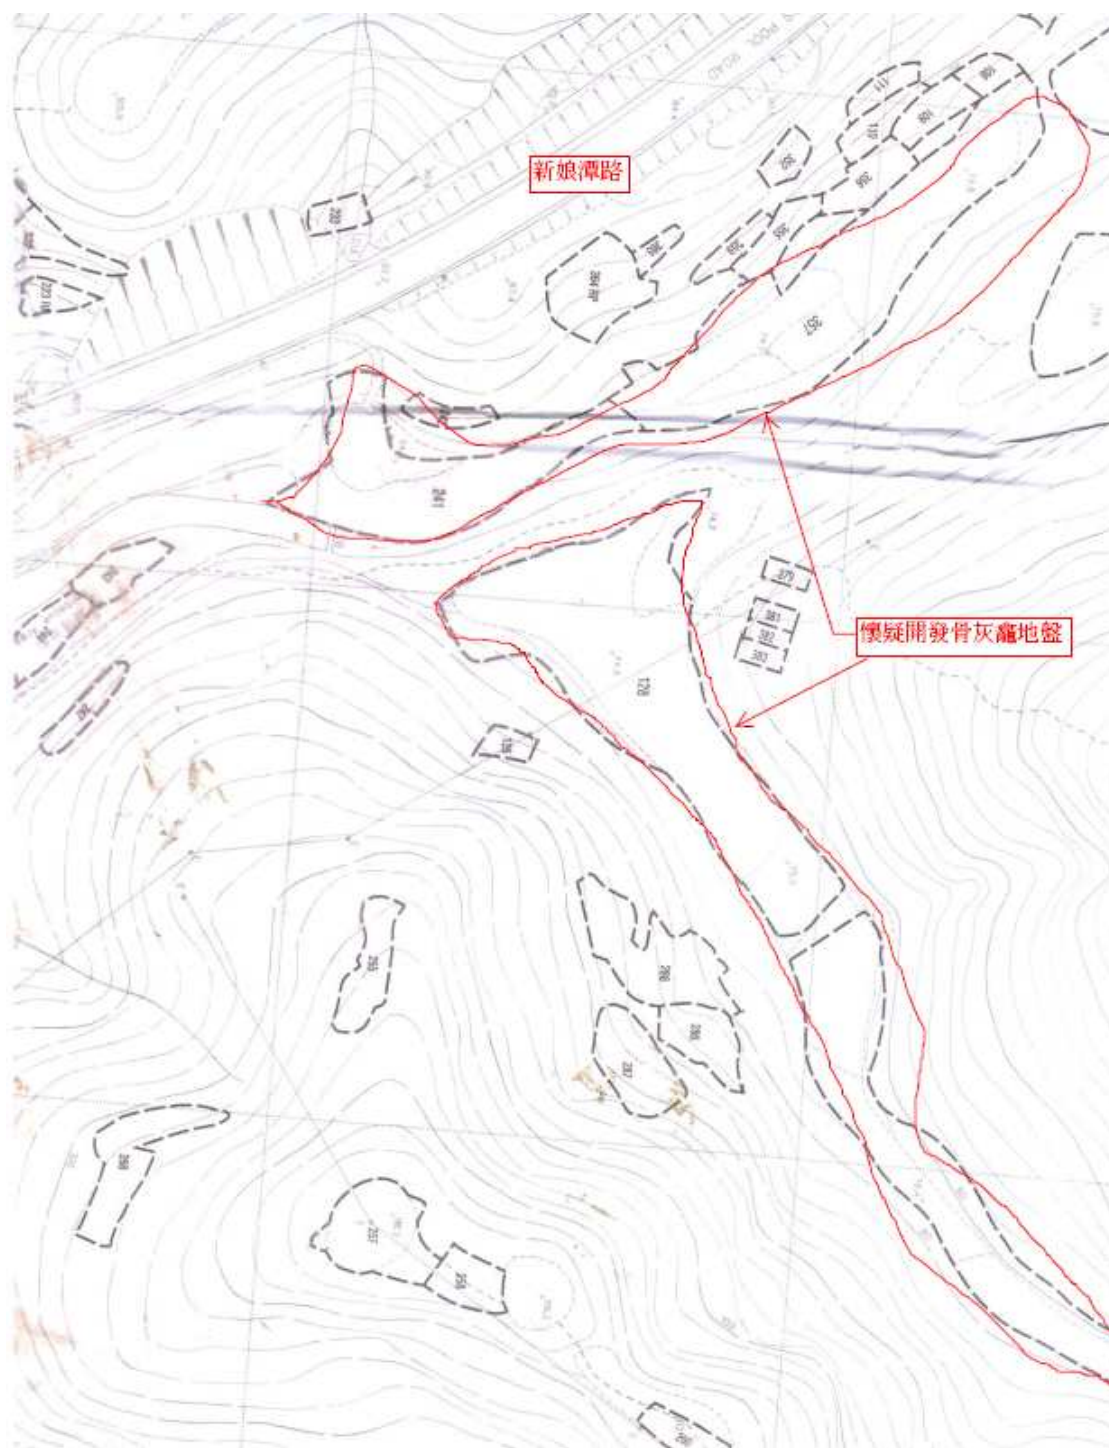

2010/06/06 相片 (PHOTOS)

三担籬地貌生態慘被破壞

(DEVASTATION OF THE LANDSCAPE AND ECOLOGY AT SAM TAM LO)

漁護署在入口的警告牌 AFCD's Warning Board at the Entrance of the site

DD58 地段 241, 357 的破壞 Devastation at DD58 Lot 241,

DD58 地段 241, 357 的破壞 Devastation at DD58 Lot 241, 357 -

DD58 地段 128, 304, 306 已被剷平, 有 1.5 米深水坑

DD58 lot 128, 304, 306 were levelled and cleared with a 1.5m deep water pool

地段 128 – 大量砍伐樹木

Felling trees at lot 128

從 DD58 地段 28 開挖的溝渠: water channel from DD58 Lot 28

鋪上木板路到地段 128 wooden plank road leading to lot 128

開挖引致的泥地

muddied areas caused by the development

附近的地貌生態環境

Geographical and ecological environment of surrounding areas